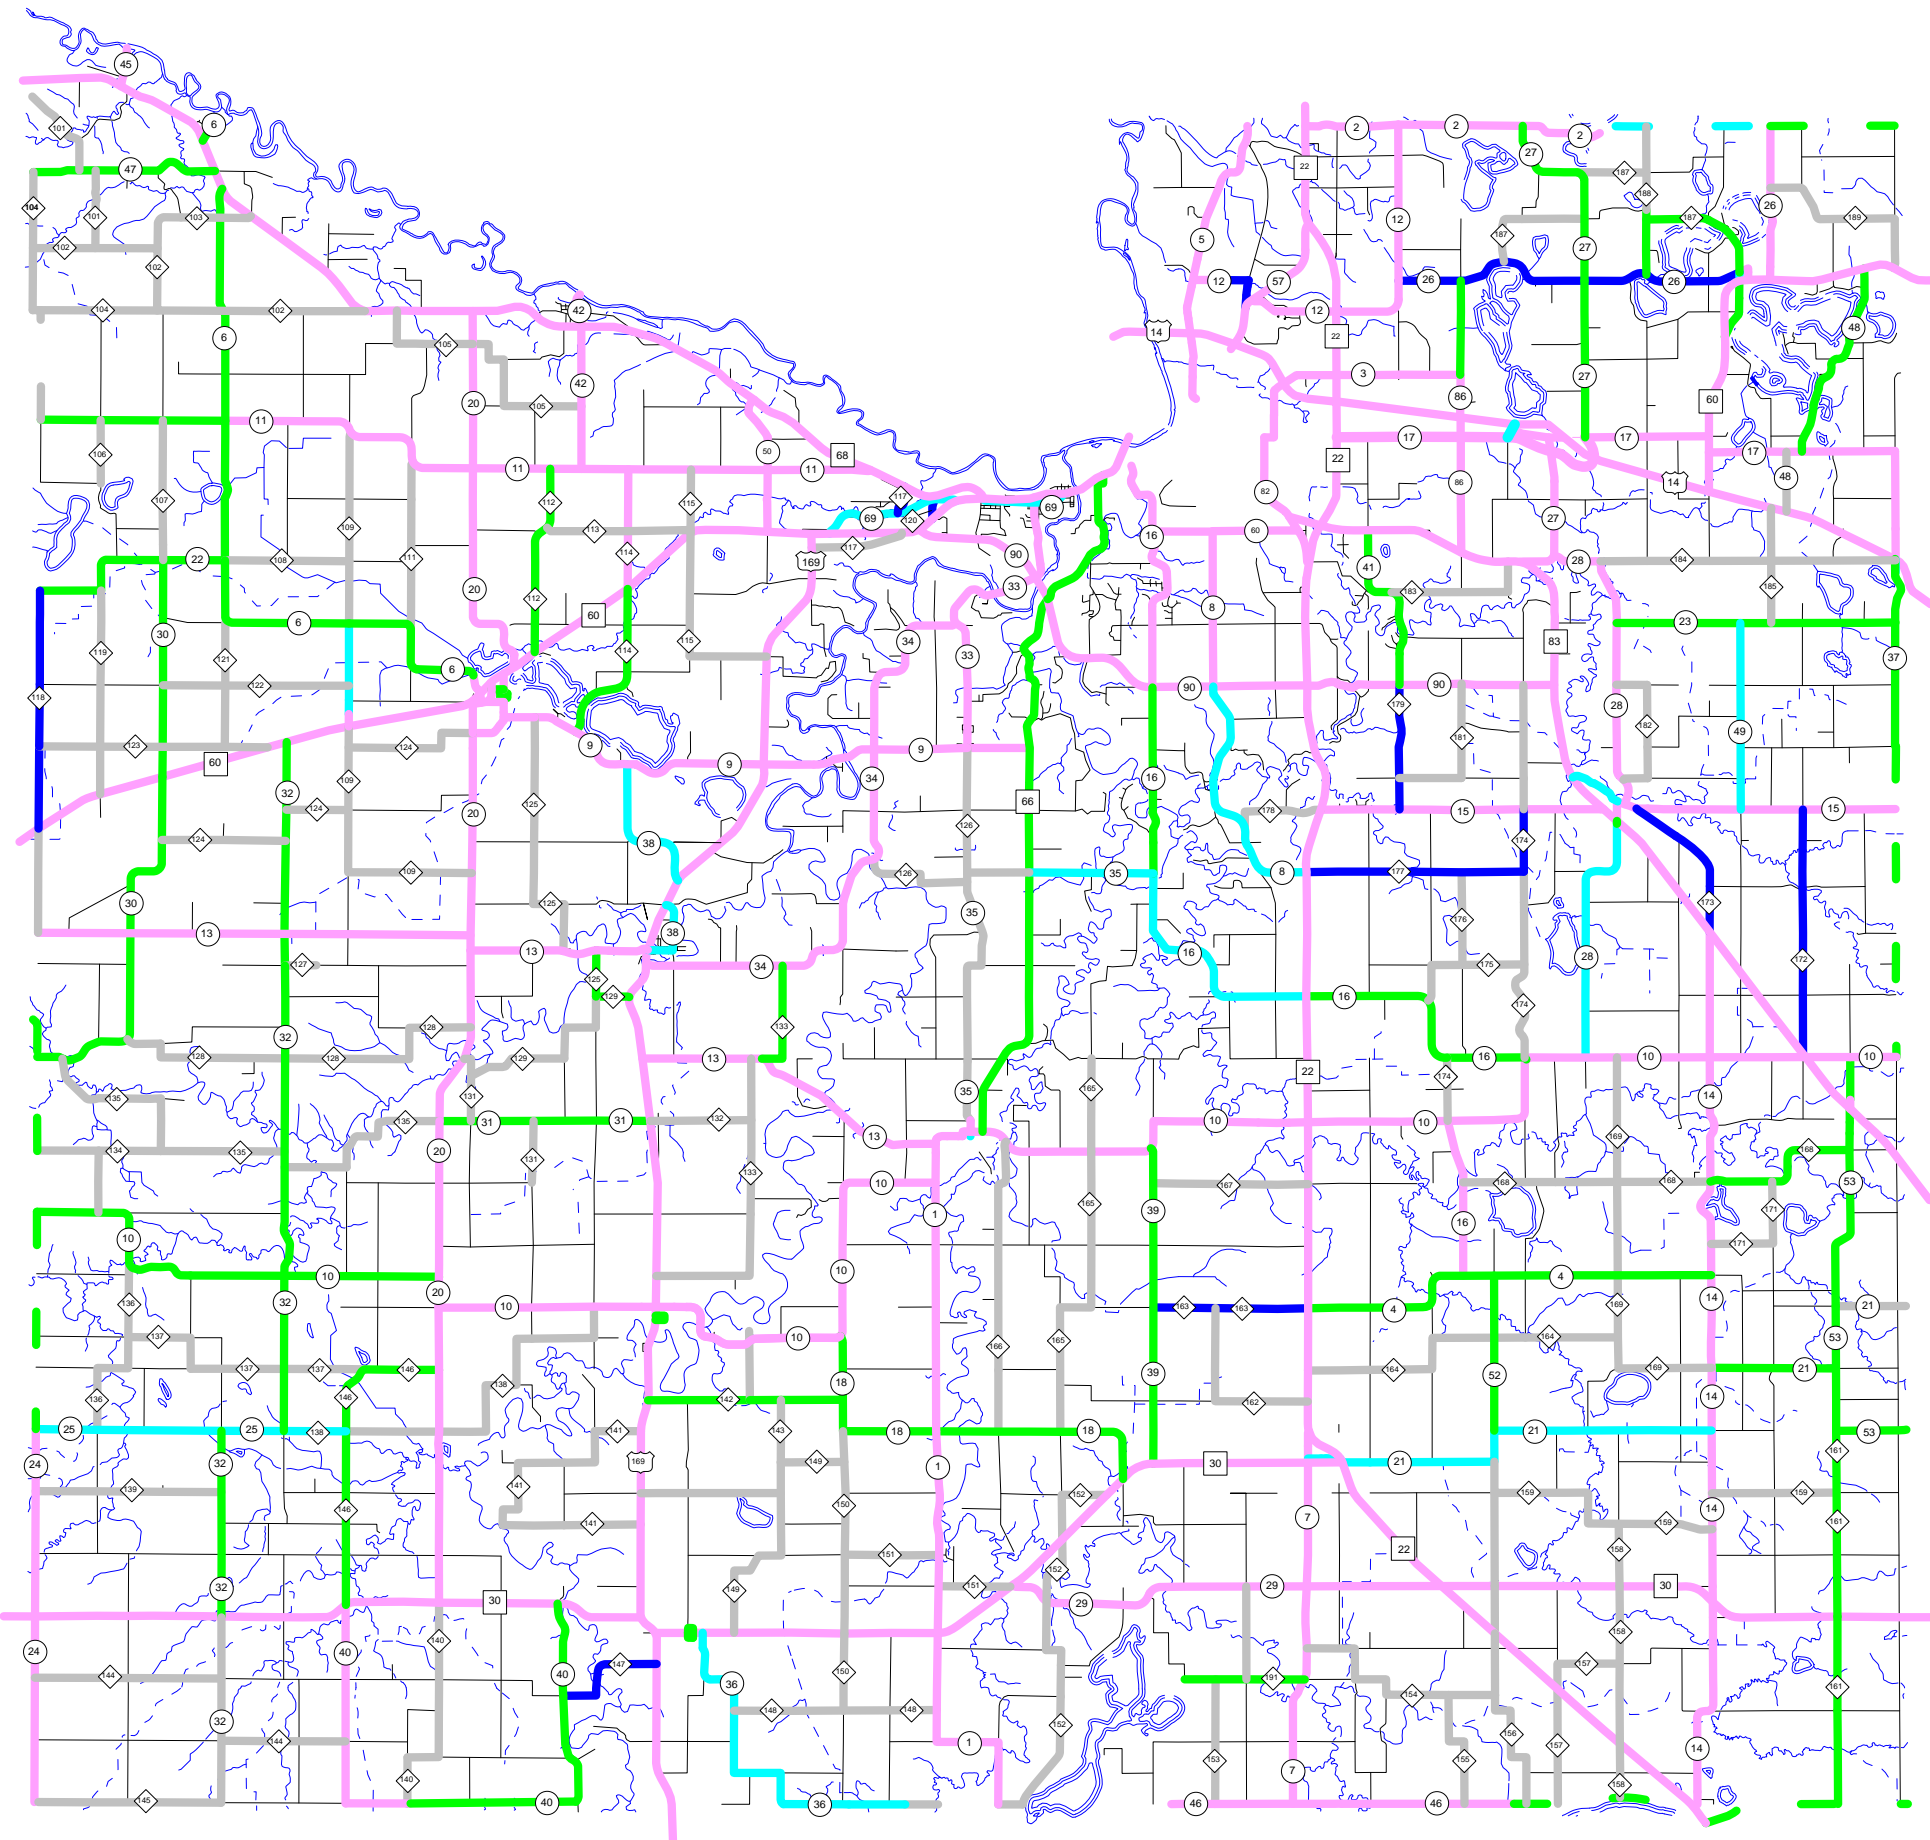

BLUE EARTH COUNTY SPRING WEIGHT POSTINGS

March 8 2009

4 Week Minimum

8 Week Maximum

WEBSITE FOR FURTHER INFORMATION:
<http://mnroad.dot.state.mn.us>

Map is available in PDF format at
<http://www.co.blue-earth.mn.us>