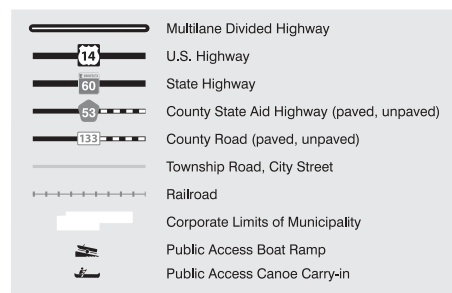

MUNICIPALITIES OF BLUE EARTH COUNTY

This scale is for all maps this side