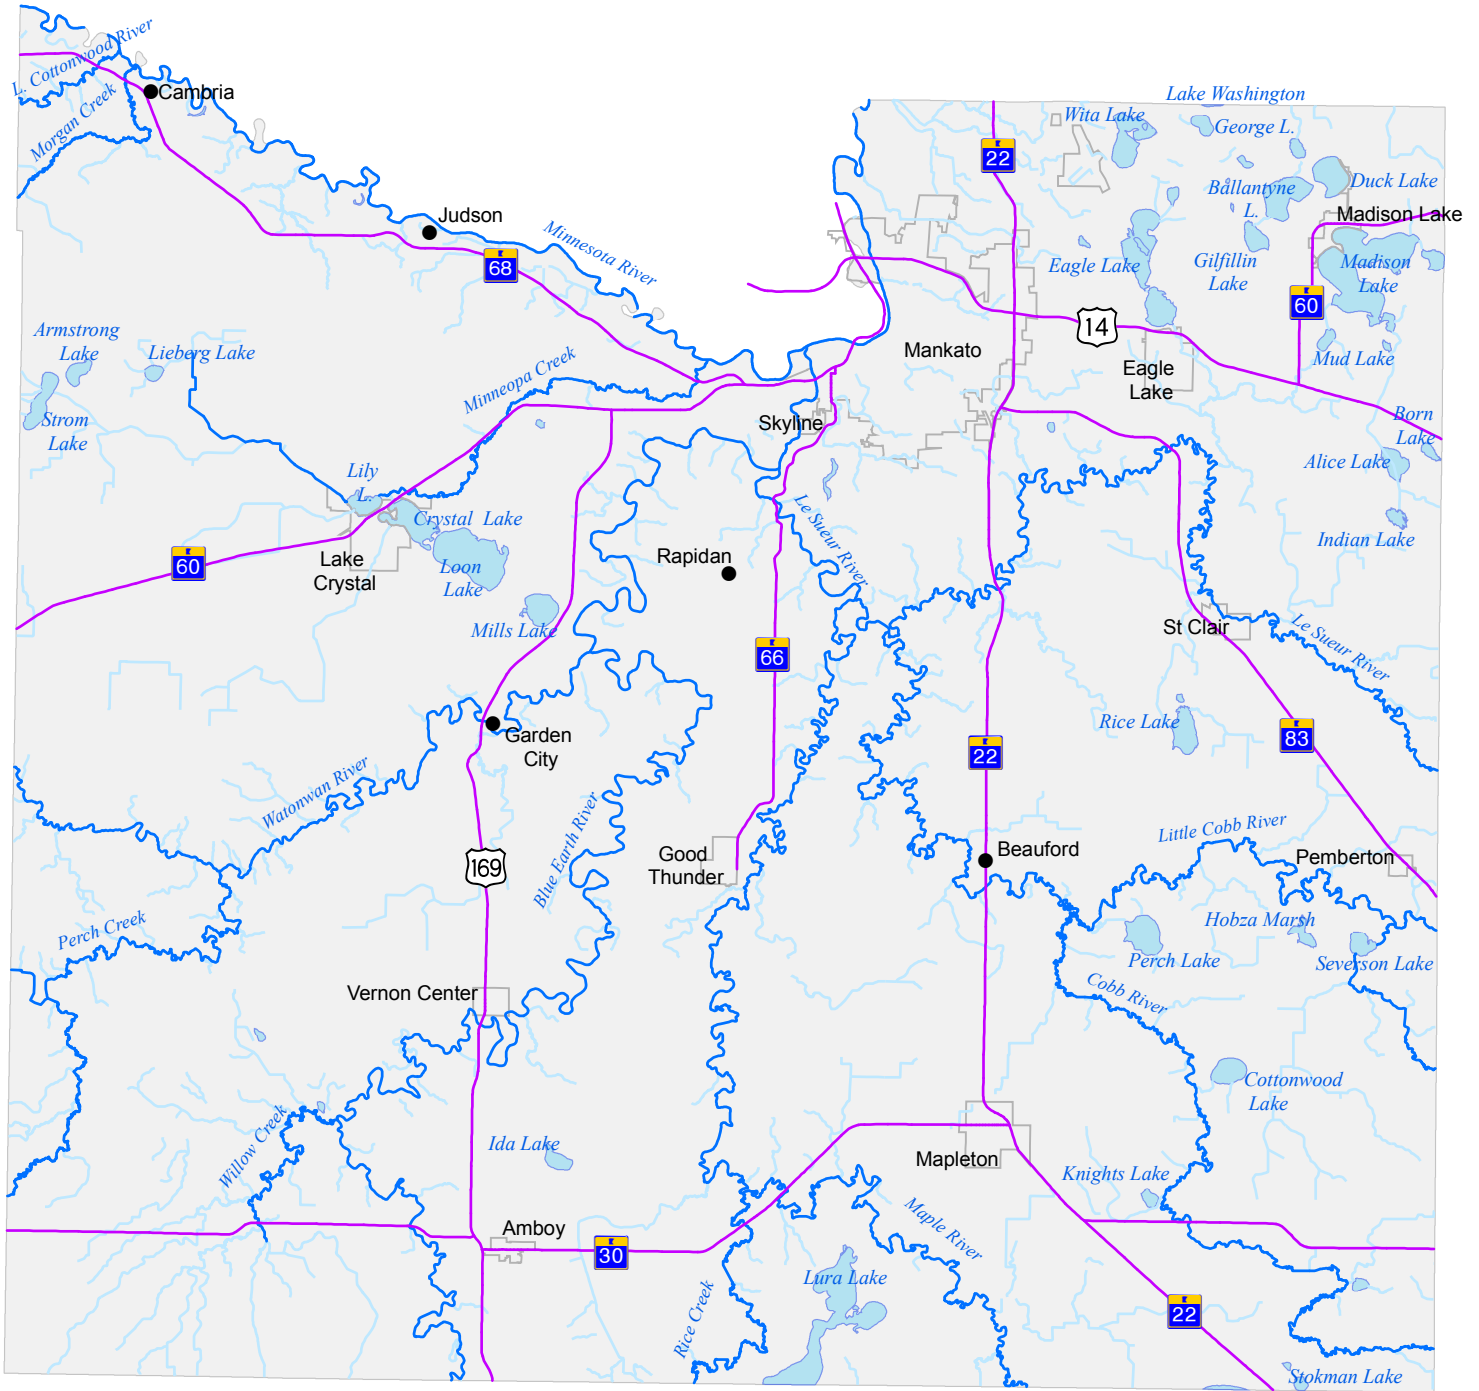

Open Ditches, Lakes and Streams - Blue Earth County

-  Open Ditch or Un-named Stream
-  Stream
-  Lake
-  State or U.S. Highway
-  Townsite
-  City