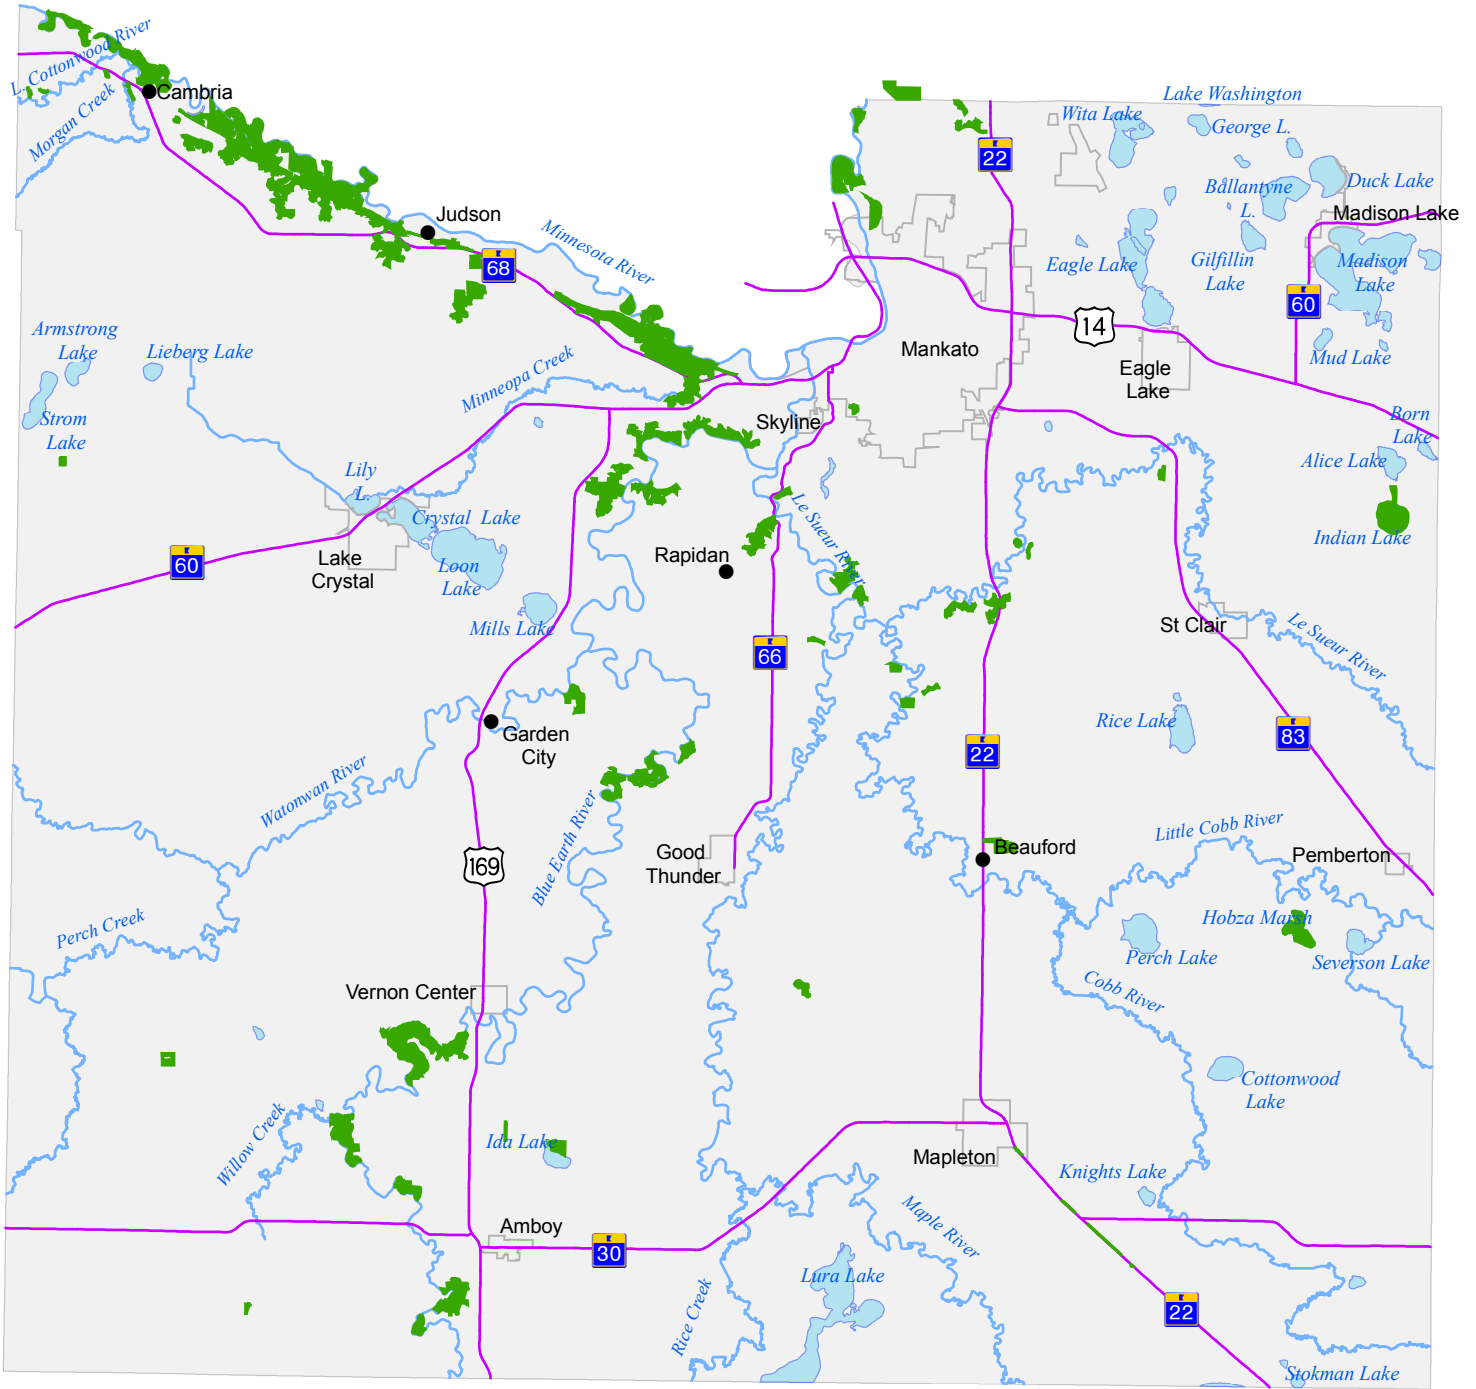

Native Plant Communities - Blue Earth County

-  Native Plant Community
-  Stream
-  Lake
-  City
-  State or U.S. Highway

Prepared By: Blue Earth County
Environmental Services
September 2004

Sources: Minnesota Department of
Natural Resources and
Minnesota County Biological Survey