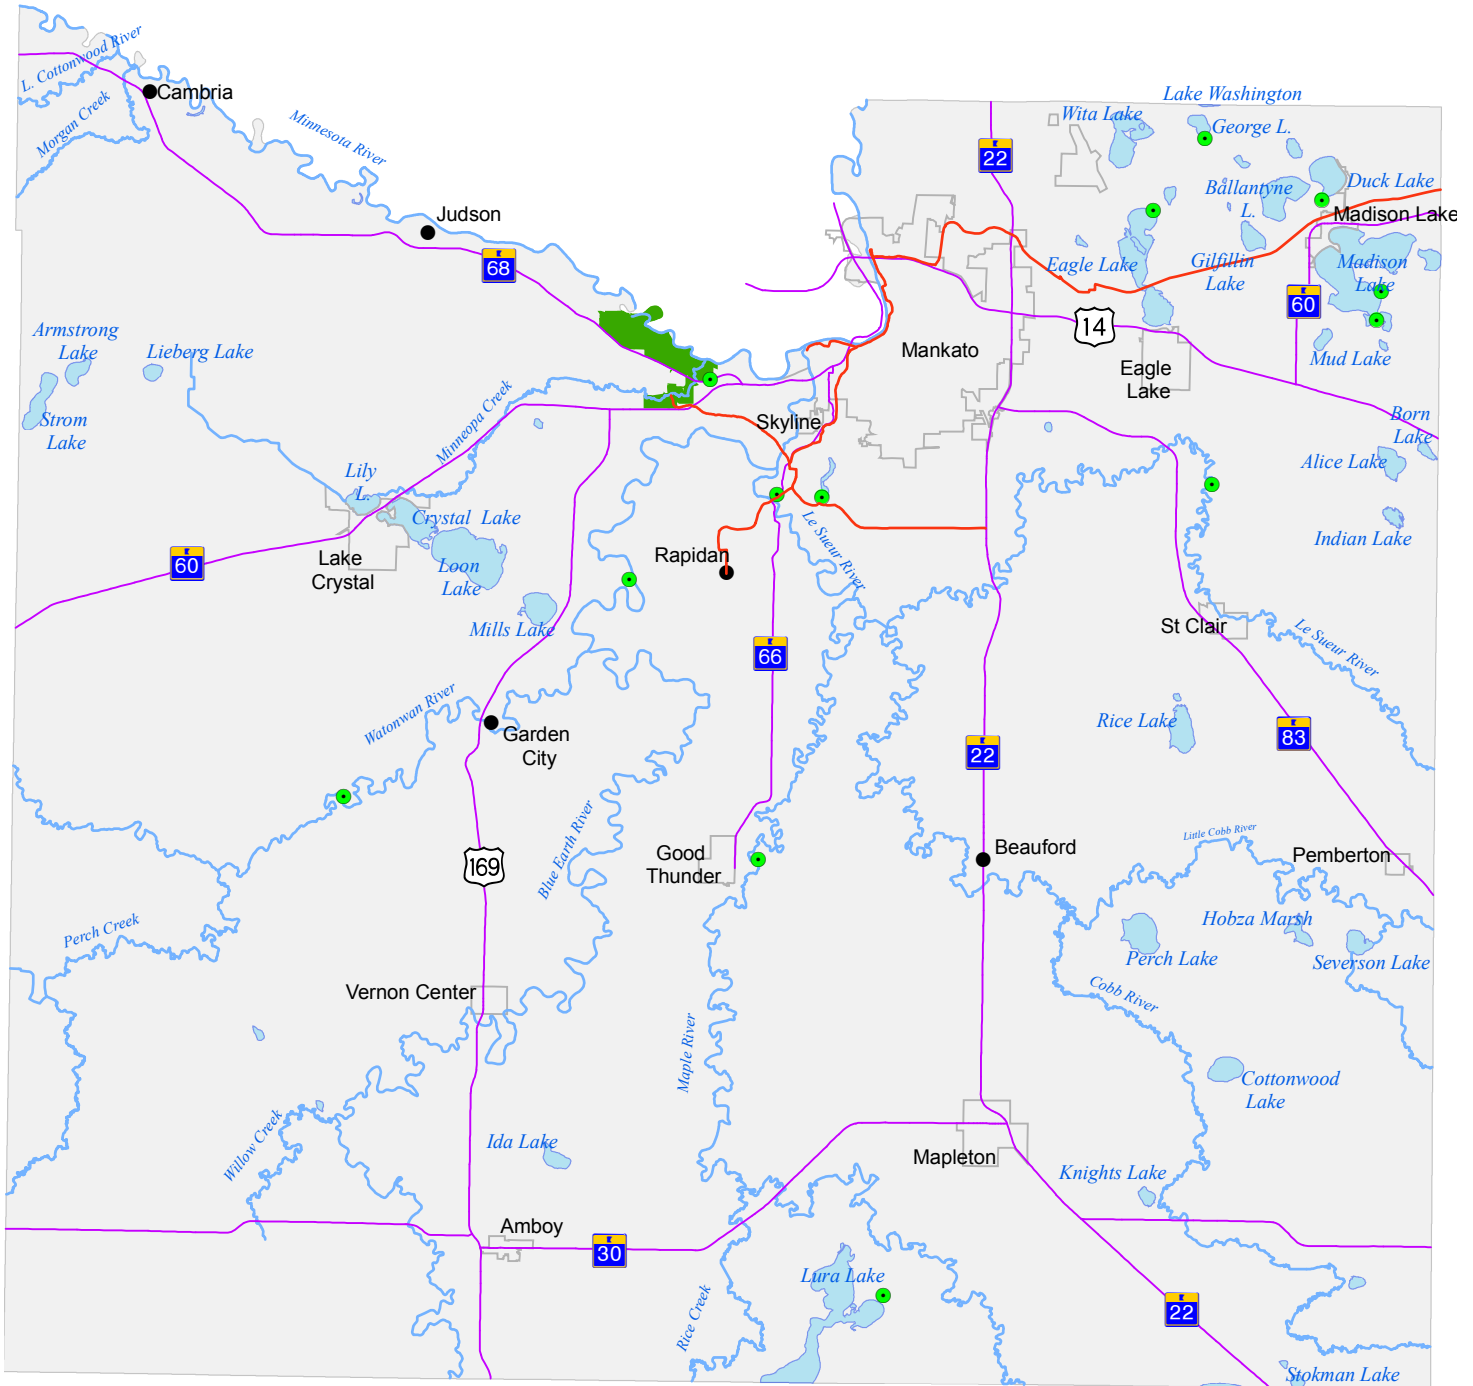

# Parks and Trails - Blue Earth County

- County Park
- State or County Trail
- Minneopa State Park
- ~ Stream
- ☪ Lake