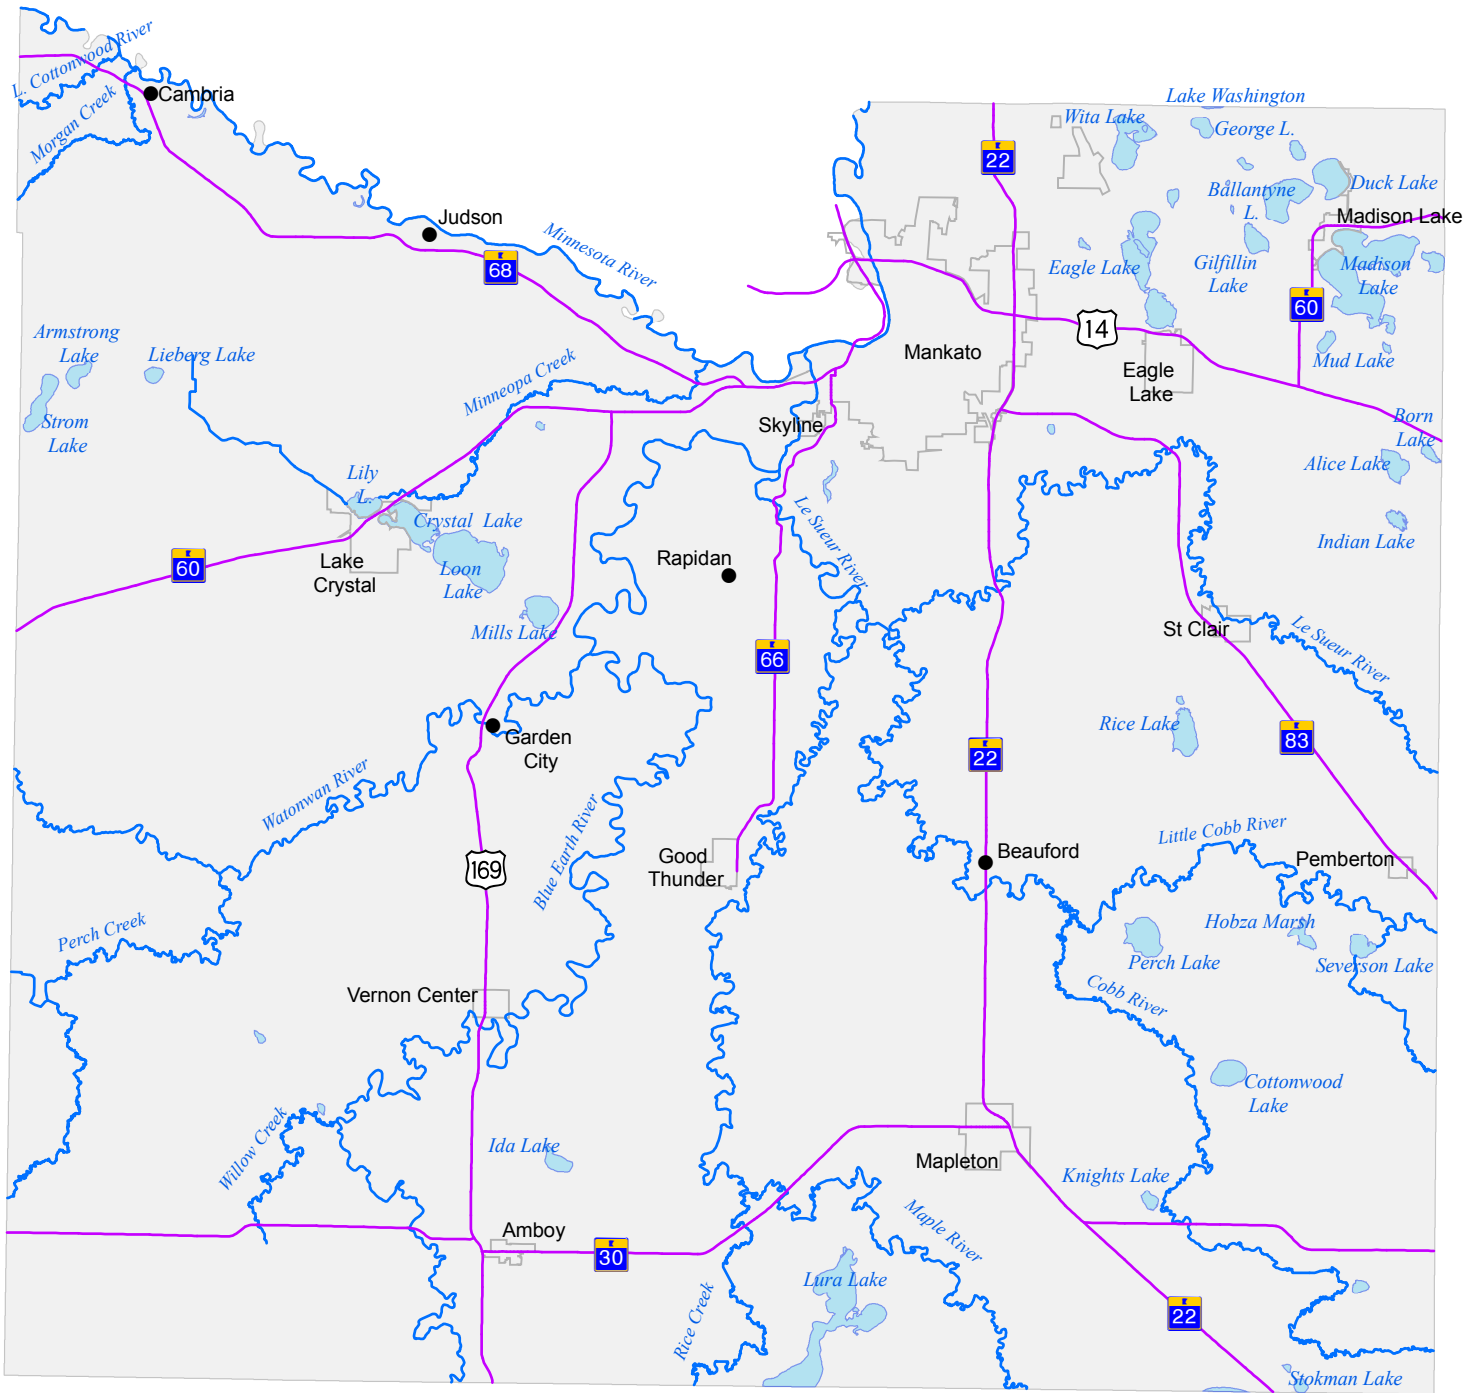

Lakes and Streams - Blue Earth County

-  Stream
-  Lake
-  State or U.S. Highway
-  Townsite
-  City